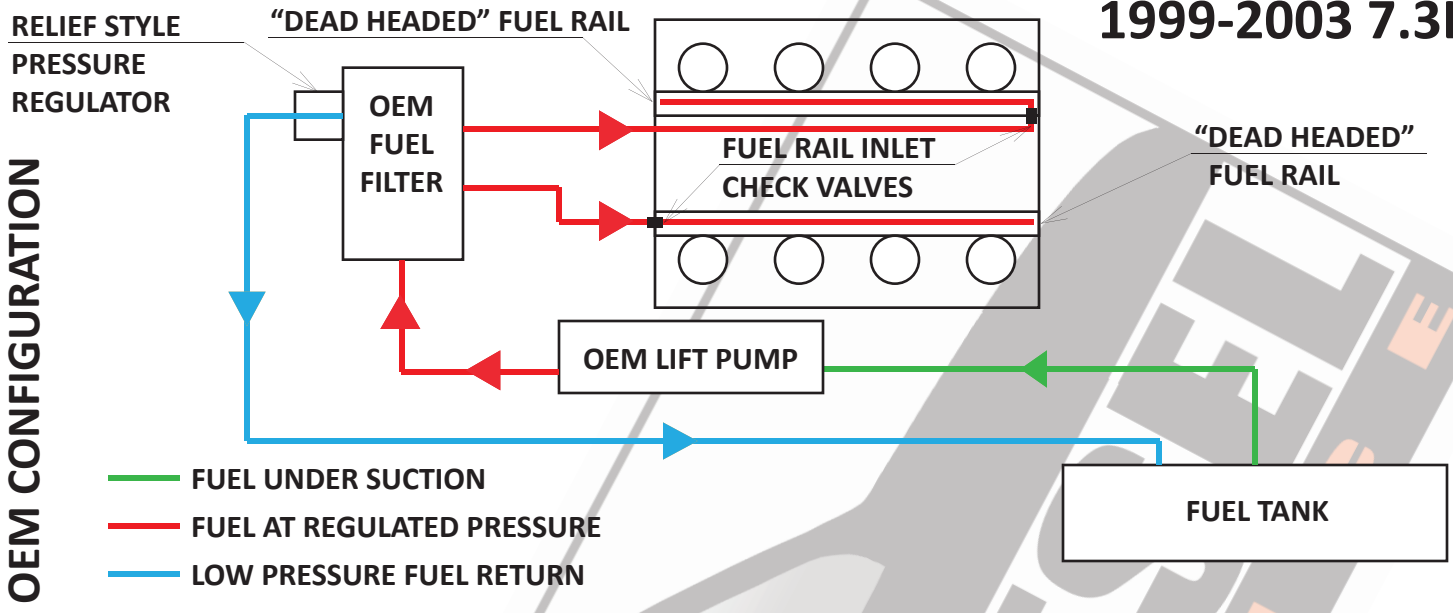

## OEM CONFIGURATION

## DD-73FS-FBD-RRK-V3 "Fuel Bowl Delete" Regulated Return