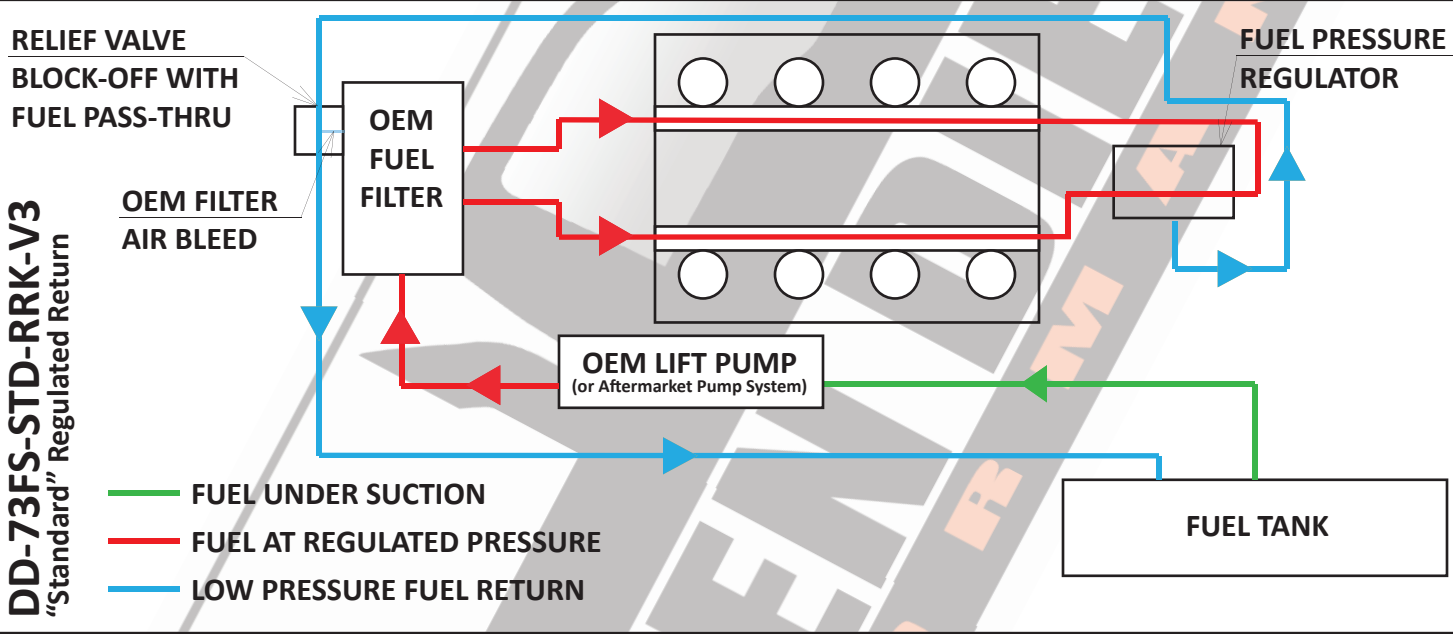

## OEM CONFIGURATION

## DD-73FS-STD-RRK-V3 "Standard" Regulated Return

## DD-73FS-FBD-RRK-V3 "Fuel Bowl Delete" Regulated Return